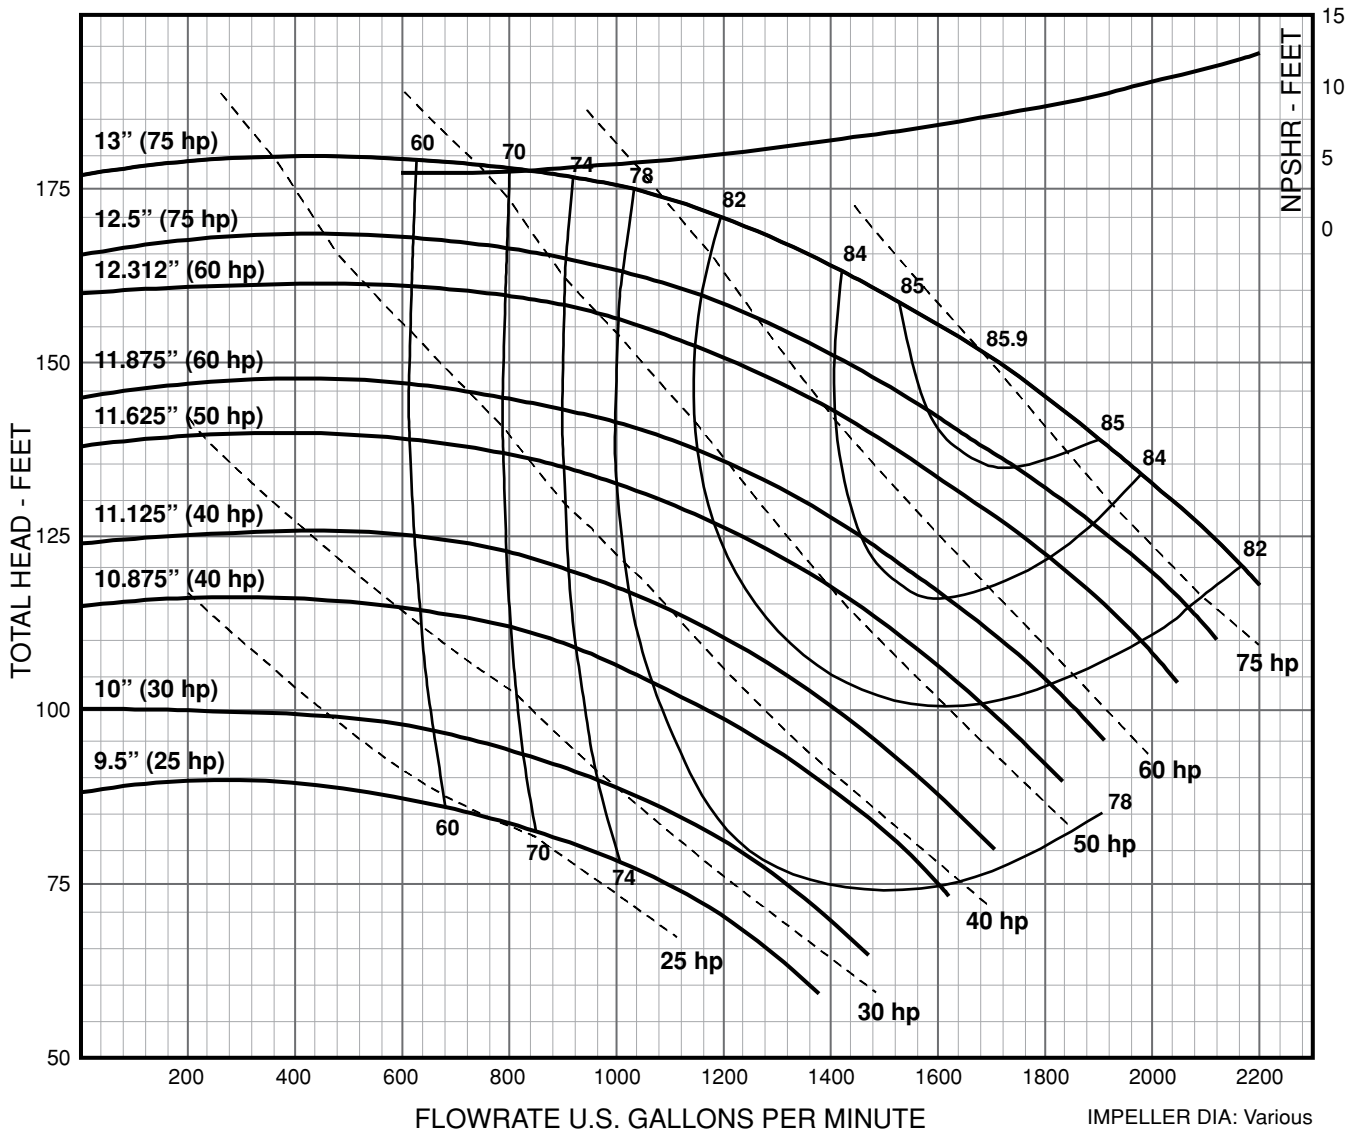

CENTRIFUGAL PUMPS

FRAME MOUNT FIXED SPEED

PERFORMANCE CURVE

9" 3X4-9

Basic Model	PEI _a Number
XS439BF	0.97

CENTRIFUGAL PUMPS

FRAME MOUNT FIXED SPEED

PERFORMANCE CURVE

13" 3 X 4 - 13

Basic Model	PEL _a Number
XS4313BF	0.99

CENTRIFUGAL PUMPS

FRAME MOUNT FIXED SPEED

PERFORMANCE CURVE

13" 4 X 6 - 13H

Basic Model	PEL ₁ Number
XS6413HBF	0.98

IMPELLER DIA: Various
 SPEED: 1750 RPM
 SOLIDS: 1.38"

CENTRIFUGAL PUMPS

FRAME MOUNT FIXED SPEED

PERFORMANCE CURVE

13" 6 X 8 - 13

Basic Model	PEL _a Number
XS8613BF	0.97

IMPELLER DIA: Various
SPEED: 1780 RPM
SOLIDS: 1.49"