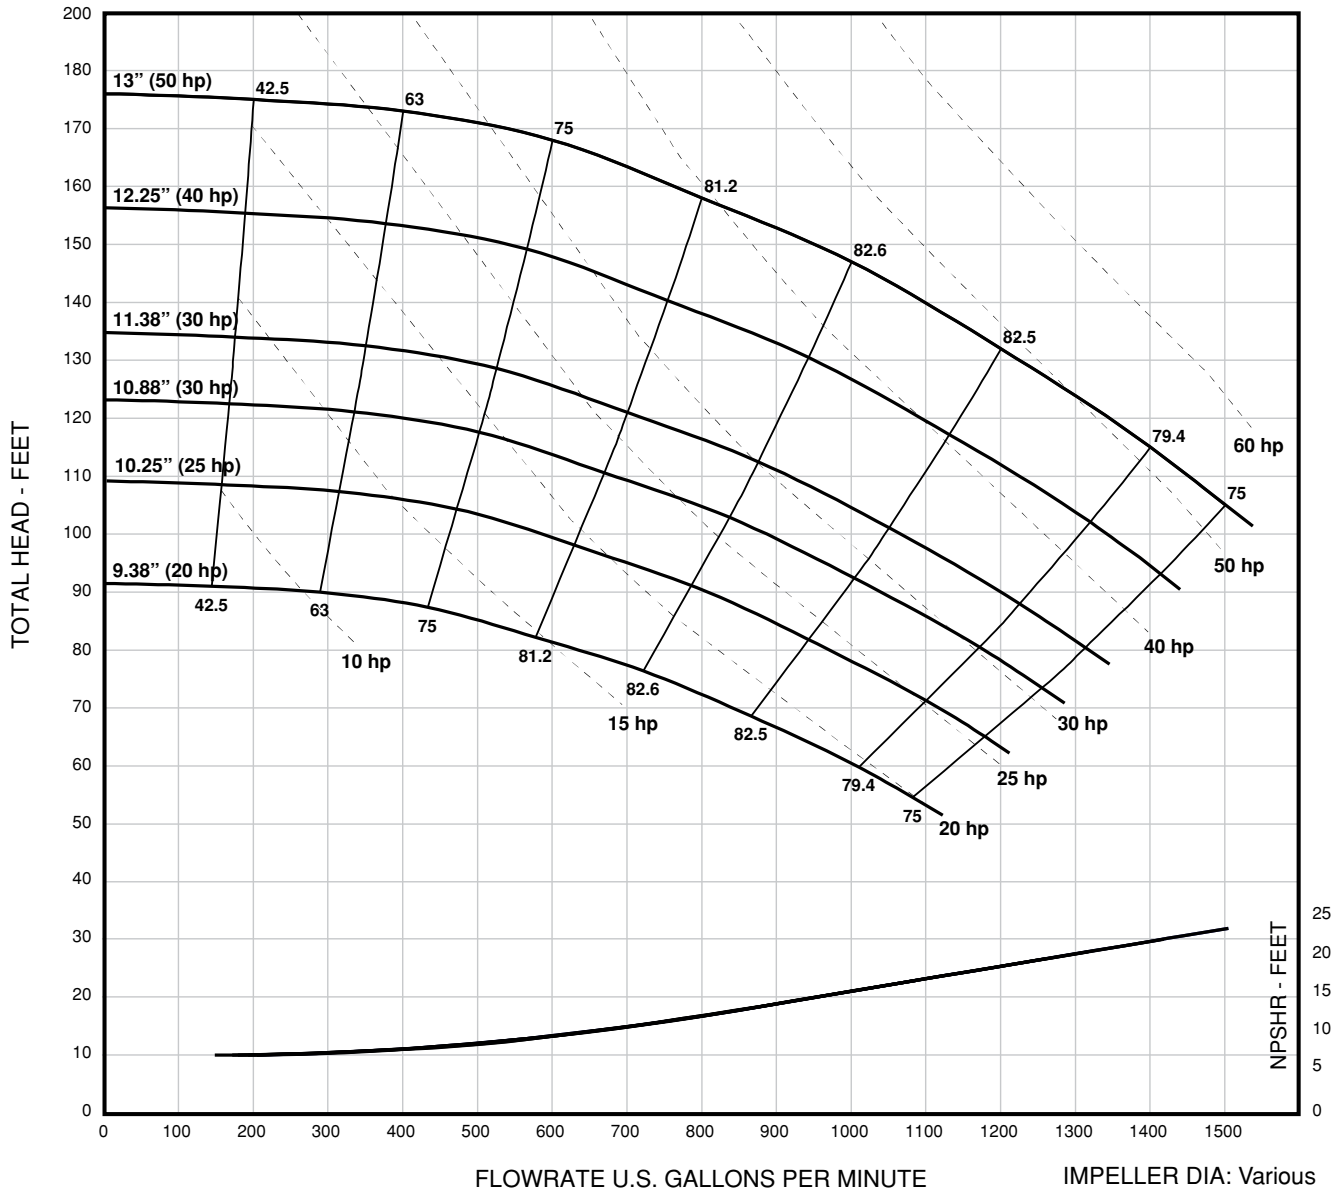

CENTRIFUGAL PUMPS

FRAME MOUNT FIXED SPEED

PERFORMANCE CURVE

9" 3X4-9

Basic Model	PEI _a Number
XS439BF	0.97

CENTRIFUGAL PUMPS

FRAME MOUNT FIXED SPEED

PERFORMANCE CURVE

13" 3 X 4 - 13

Basic Model	PEL _a Number
XS4313BF	0.99

CENTRIFUGAL PUMPS

FRAME MOUNT FIXED SPEED

PERFORMANCE CURVE

13" 4 X 6 - 13H

Basic Model	PEL ₁ Number
XS6413HBF	0.98

IMPELLER DIA: Various
 SPEED: 1750 RPM
 SOLIDS: 1.38"

CENTRIFUGAL PUMPS

FRAME MOUNT FIXED SPEED

PERFORMANCE CURVE

13" 6 X 8 - 13

Basic Model	PEL _a Number
XS8613BF	0.97

IMPELLER DIA: Various
SPEED: 1780 RPM
SOLIDS: 1.49"