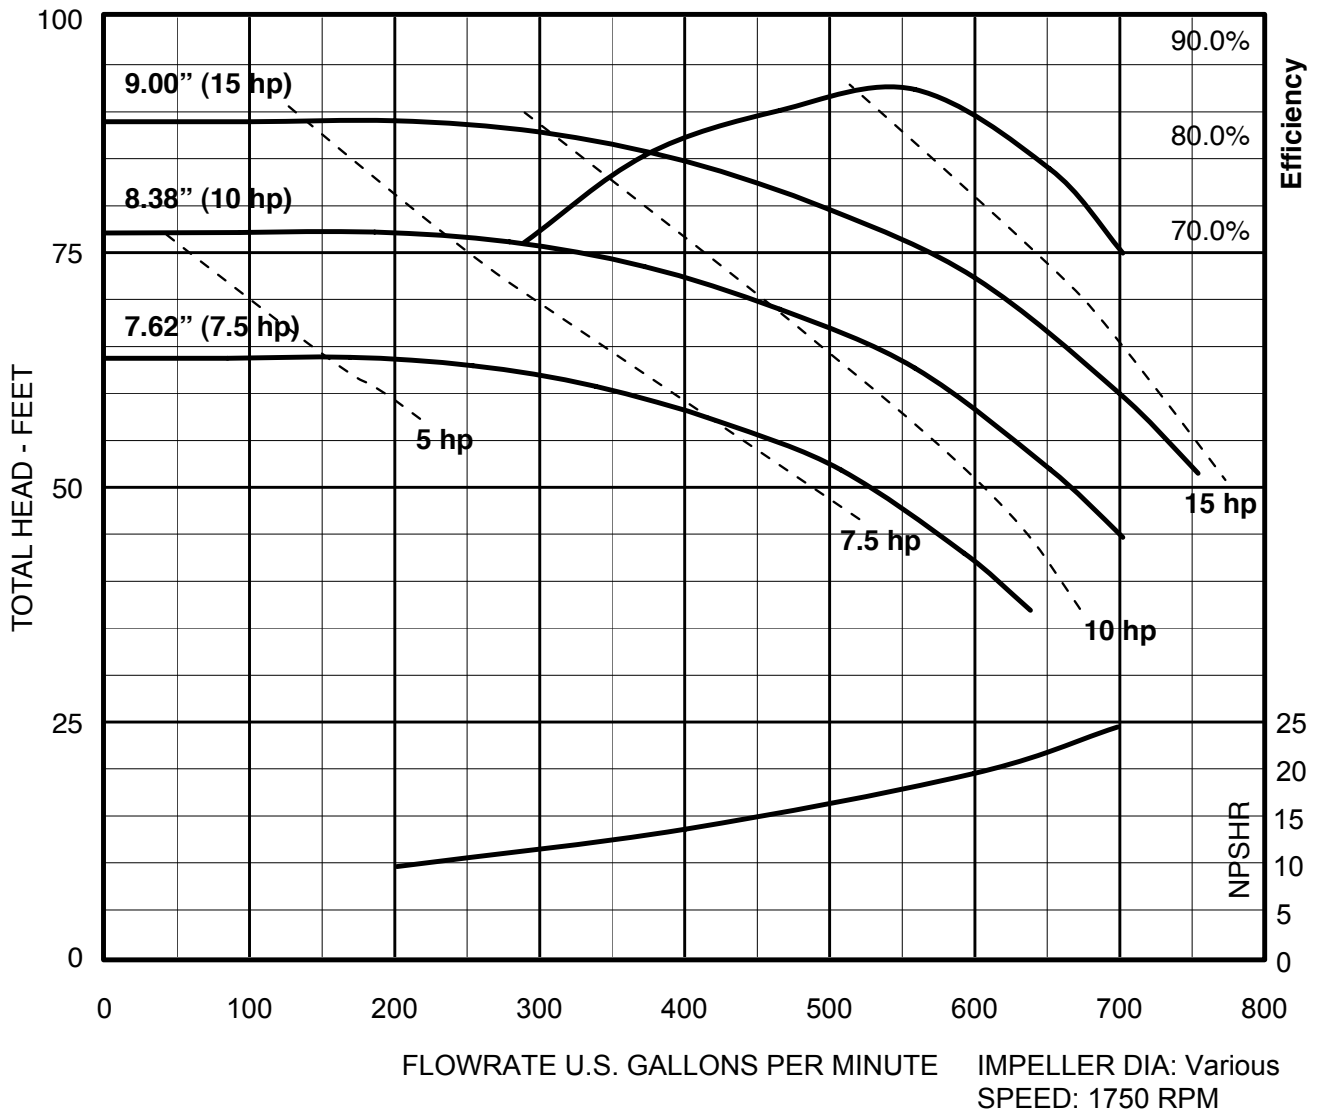

CENTRIFUGAL PUMPS

FRAME MOUNT FIXED SPEED

PERFORMANCE CURVE

9" 3X4-9

Basic Model	PEI _a Number
XS439BF	0.97

CENTRIFUGAL PUMPS

FRAME MOUNT FIXED SPEED

PERFORMANCE CURVE

13" 3 X 4 - 13

Basic Model	PEL _a Number
XS4313BF	0.99

CENTRIFUGAL PUMPS

FRAME MOUNT FIXED SPEED

PERFORMANCE CURVE

13" 4 X 6 - 13H

Basic Model	PEL ₁ Number
XS6413HBF	0.98

IMPELLER DIA: Various
 SPEED: 1750 RPM
 SOLIDS: 1.38"

CENTRIFUGAL PUMPS

FRAME MOUNT FIXED SPEED

PERFORMANCE CURVE

13" 6 X 8 - 13

Basic Model	PEL _a Number
XS8613BF	0.97

IMPELLER DIA: Various
SPEED: 1780 RPM
SOLIDS: 1.49"