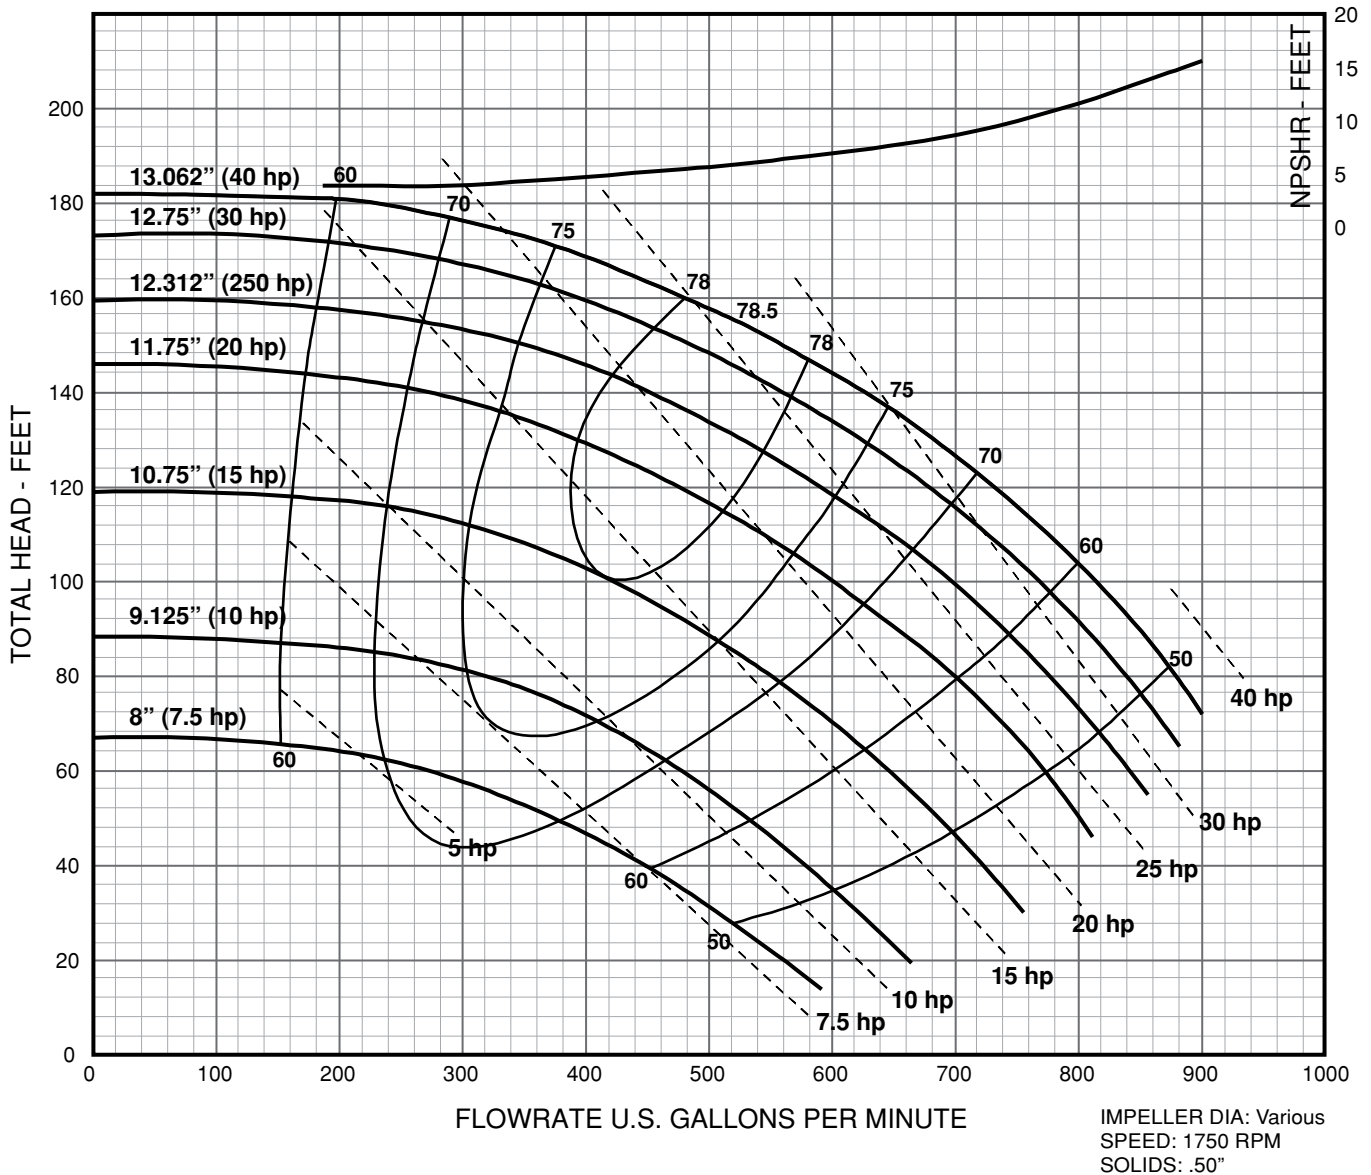

CENTRIFUGAL PUMPS

FRAME MOUNT FIXED SPEED

PERFORMANCE CURVE

9" 3X4-9

Basic Model	PEI _a Number
XS439BF	0.97

CENTRIFUGAL PUMPS

FRAME MOUNT FIXED SPEED

PERFORMANCE CURVE

13" 3 X 4 - 13

Basic Model	PEL _a Number
XS4313BF	0.99

CENTRIFUGAL PUMPS

FRAME MOUNT FIXED SPEED

PERFORMANCE CURVE

13" 4 X 6 - 13H

Basic Model	PEL ₁ Number
XS6413HBF	0.98

IMPELLER DIA: Various
 SPEED: 1750 RPM
 SOLIDS: 1.38"

CENTRIFUGAL PUMPS

FRAME MOUNT FIXED SPEED

PERFORMANCE CURVE

13" 6 X 8 - 13

Basic Model	PEL _a Number
XS8613BF	0.97

IMPELLER DIA: Various
SPEED: 1780 RPM
SOLIDS: 1.49"